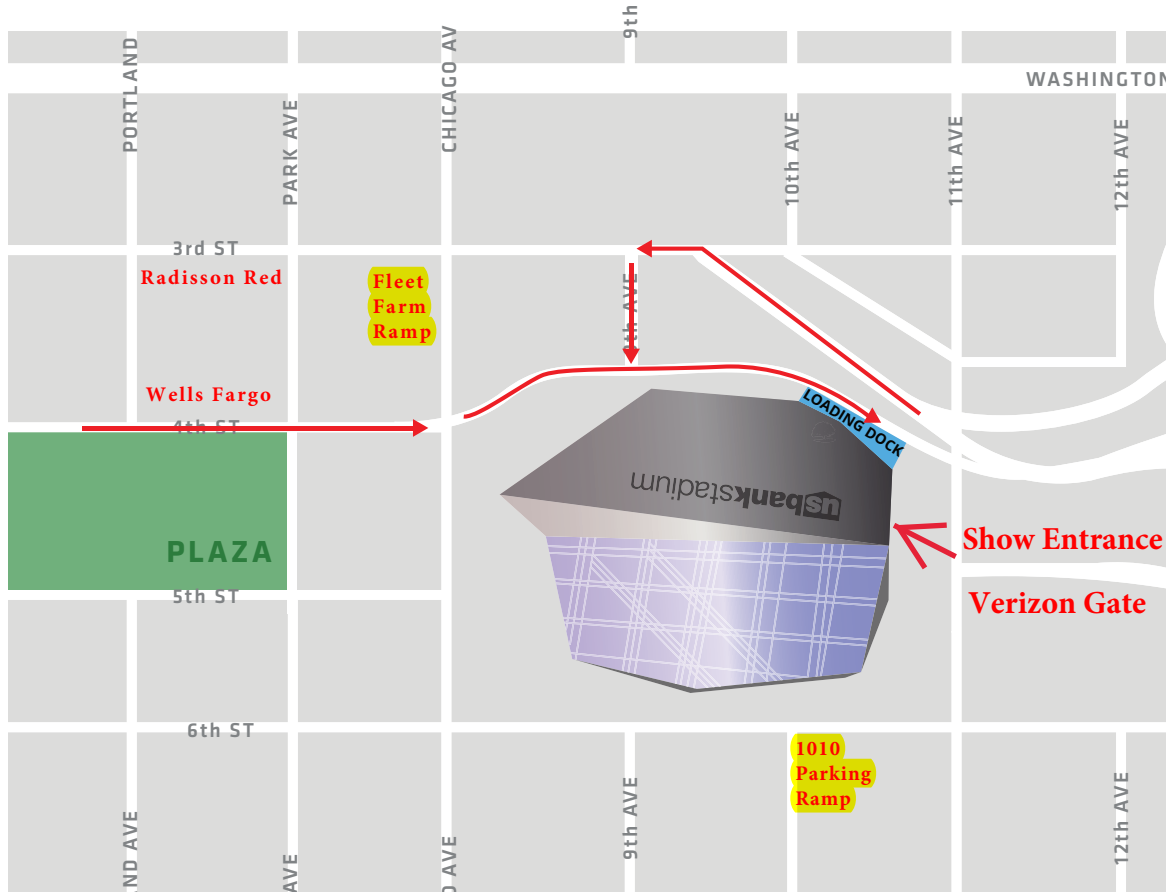

Loading Dock Entrance
 1005 4th Street S.
 Dock Entrance Ramp: 4th Avenue S.

DIRECTIONS

Loading Dock Entrance

- The Loading Dock Entrance is located on the North side of the Stadium off of 4th Street S.
- 4th Street S. is a one-way street heading east.
- To access 4th Street S:

Heading West on 3rd Street:

- Turn LEFT on 9th Avenue (Norm McGrew)
- Turn LEFT onto 4th Street S.
- Turn RIGHT into the Loading Dock

Heading East on 4th Street:

- Remain straight on 4th Street S. & cross over Chicago Ave.
- Turn RIGHT into the Loading Dock

Heading East on 4th Street (4th Street Closed):

- Turn LEFT onto Park Avenue
- Turn RIGHT onto Washington Avenue
- Take Cedar Ave. exit and take 3rd Street S. exit heading West towards the stadium
- Turn LEFT onto 9th Avenue (Norm McGrew)
- Turn LEFT onto 4th Street S.
- Turn RIGHT into the Loading Dock

- Once you arrive, please check in with the security at the guard shack letting them know your name, event and person you are meeting with.
- Please follow the ramp down into the Loading Dock and security’s instructions on where to proceed and/or park.