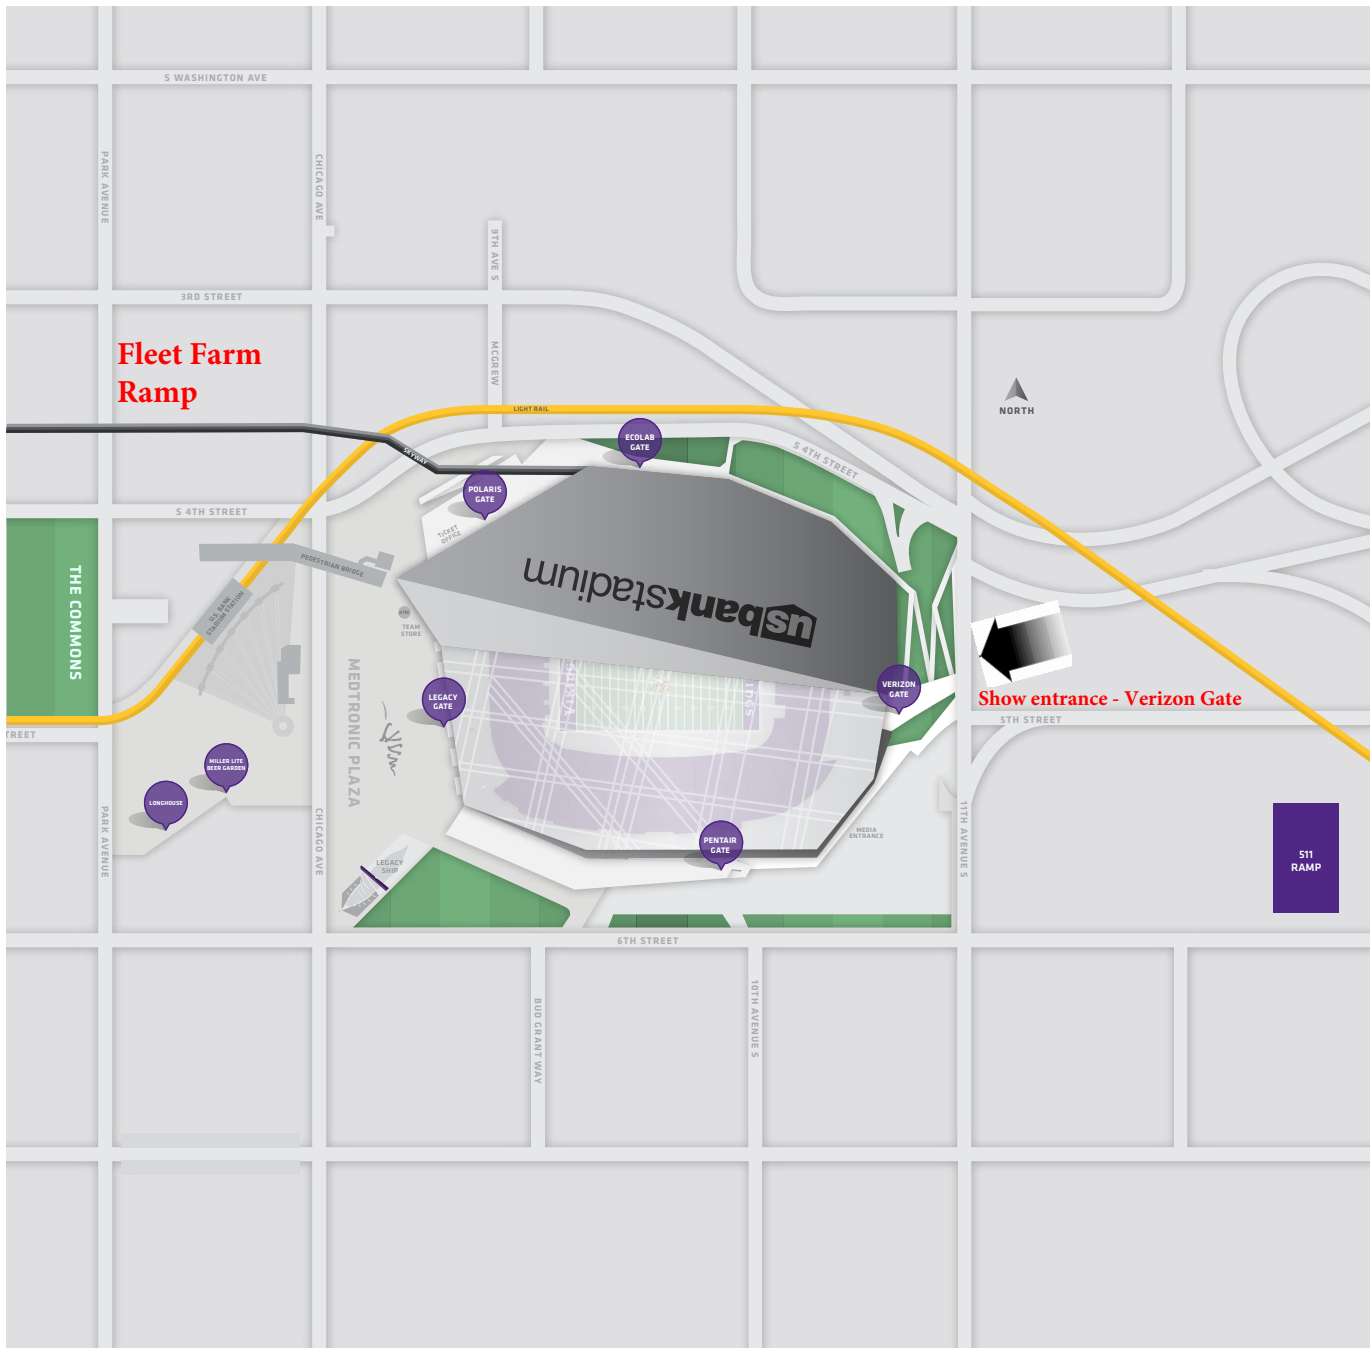

PARKING MAP // 511 RAMP

511 11TH AVE S, MINNEAPOLIS MN, 55415

I-394 EASTBOUND

- Follow I-394 towards downtown.
- Use Exit 9B and follow signs for N 6th St.
- Continue straight onto 6th St N towards 11th Ave S.
- 511 Ramp will be on the left.

I-35W NORTHBOUND

- Take I-35W NB to Exit 16A downtown exits.
- Use the left two lanes to continue straight towards 5th Ave S.
- Follow 5th Ave to 6th St S.
- Turn right onto 6th St S.
- 511 Ramp will be on the left.

I-35W SOUTHBOUND

- Take I-35W SB to Exit 17B towards 11th Ave.
- Use right lane towards I-94 WB/11th Ave.
- Stay in the right lane towards 11th Ave S.
- Turn right onto 11th Ave S towards 6th St S.
- Turn right onto 6th St S.
- 511 Ramp will be on the left.

I-94 EASTBOUND

- Follow I-94 E to Exit 230 for 4th St N.
- Keep right at the fork, follow signs for 2nd Ave N.
- Continue straight on 4th St. N towards Hennepin Ave.
- Continue straight on 4th St. S towards 3rd Ave S.
- Turn right onto 3rd Ave S towards 6th St S.
- Turn left onto 6th St S.
- 511 Ramp will be on the left.